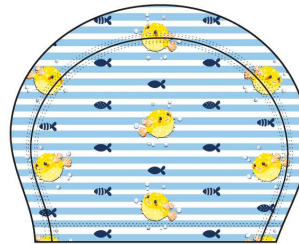

# PRINTED CAPS JUNIOR

Printed swim caps are the best for little swimmers! This collection features tons of fun designs, from bright colours to their favorite characters. They're easy to put on and take off, so no fuss when getting in or out of the water. Fun in the pool is guaranteed! and bicouleur options.

**FAIRY**  
G3077FAIRYJR

**PRINCESS**  
G3PRIPRINJR

**GAME OVER**  
G3PRIGAMEJR

**PLAY**  
G3077PLAYJR

**BOATS**  
C3PRIBOATSJR

**OCEAN**  
C3PRIOCEANJR

**PUFFER FISH**  
C3PRIPUFISJR

**SEASHELLS**  
C3PRISESHEJR